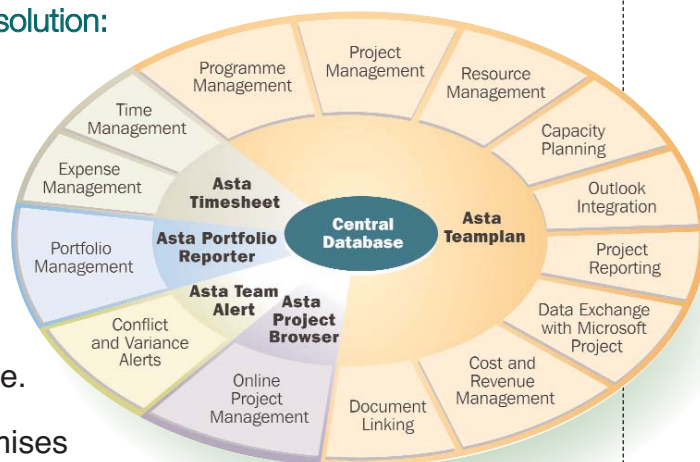

It enables you to plan and deliver projects successfully, control project costs and ensure your resources are used as effectively as possible.

Installation: An Asta engineer will visit your premises and install the Asta Teamplan enterprise software on your server.

Training: Our experienced training consultants deliver hands-on training at your offices. The training covers both the software and also our proven implementation process, ensuring you get maximum benefits from Teamplan *Express*.

Technical Support: Our UK-based team provides technical support by phone and email.

Choose the Teamplan *Express* option that suits you – both are priced at £8,500 + VAT:

TEAMPLAN EXPRESS OPTION 1	TEAMPLAN EXPRESS OPTION 2
For use by up to 6 project, programme & resource managers	For use by up to 4 project, programme & resource managers and 10 timesheet users
2 Asta Teamplan concurrent licences	1 Asta Teamplan concurrent licence 1 Asta Teamplan named licence 10 Asta Timesheet licences
1 day installation	
2 days on-site training	
1 year technical support	

We estimate that 3 project managers can share one concurrent licence whereas named licences are assigned to an individual. Timesheet licences are used by team members to record time spent on each activity. The time can then be imported into the main project plans to update progress.

Asta Teamplan Software